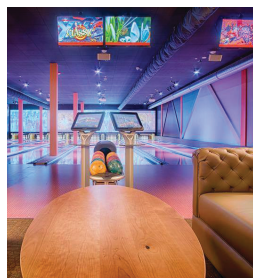

## SHOPPING & ACTIVITIES

Green Envy  
Yellow Turtle  
Spa at Stoweflake  
Body Lounge  
Once Upon A Time Toys  
Stowe Kitchen Bath & Linens  
Decisions, Decisions Clothing  
Stowe Bowl  
Darkside Snowboard  
Stowe Golf Park  
Stowe Country Club  
The Rusty Nail Entertainment  
Stowe Farmer's Market

## BREWS, WINE AND SPIRITS

The Alchemist Brewery  
Stowe Cider  
Stowe Wine & Cheese  
Idletyme Brewing Co.

*The Mountain Road Marketplace is a collective of over 30 locally owned businesses including restaurants, retail shops, full service resorts and bed & breakfasts. Park your car once and partake in a plethora of shopping, activities, dining and spa services that will put a smile on your face, laughter in your friend's and family's eyes while providing relaxation in your heart.*